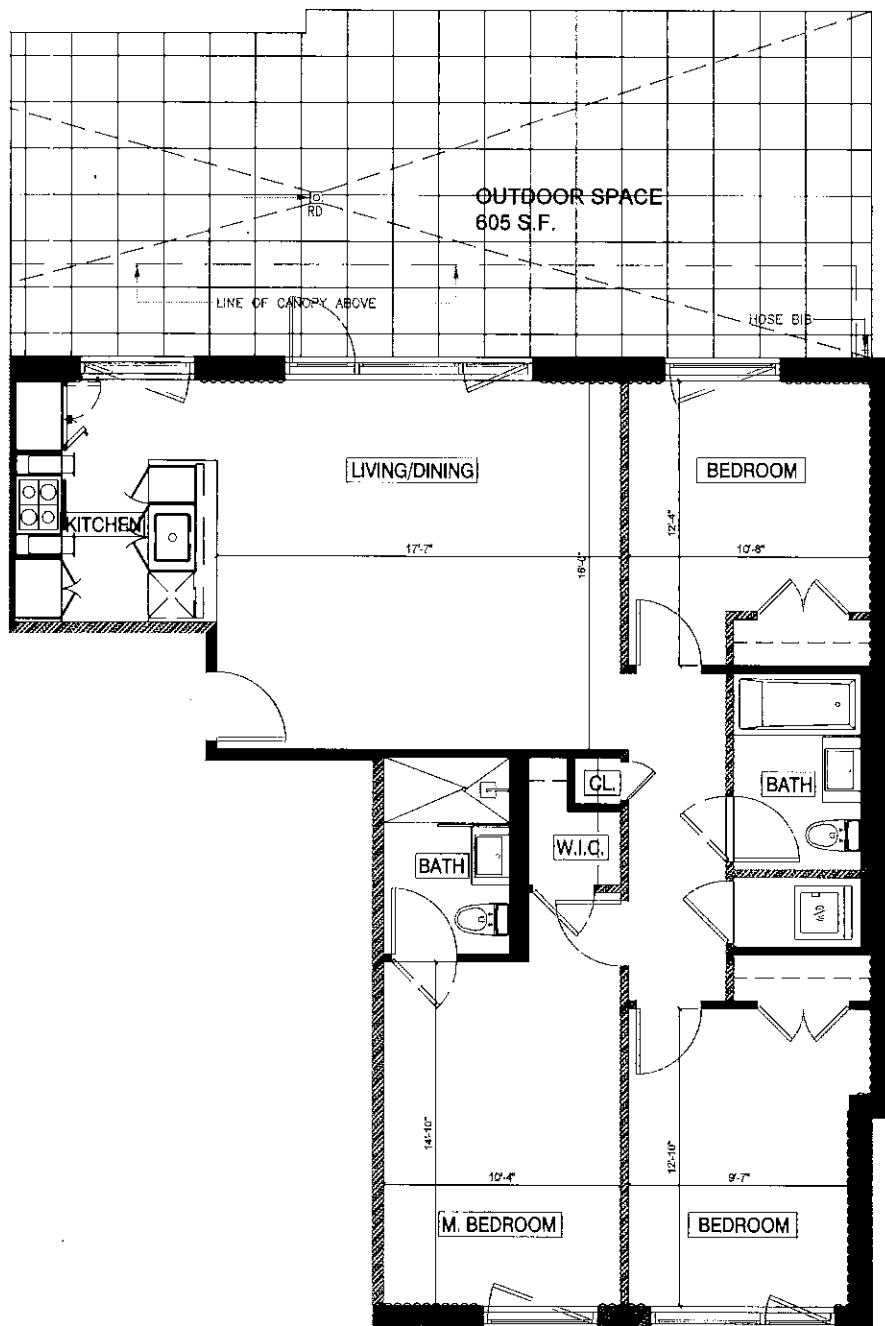

220 NORTH 10TH ST

BROOKLYN, NEW YORK

UNIT 7A

3 BEDROOMS
7TH FLOOR
SQ. FT. 1175 S.F.

DISCLAIMER: ALL DIMENSIONS ARE APPROXIMATE. DRAWINGS MAY NOT REFLECT ALL CONSTRUCTION VARIANCES IN UNIT LINE.

220 NORTH 10TH ST

BROOKLYN, NEW YORK

UNIT 7E

3 BEDROOMS
7TH FLOOR
SQ. FT. 1175 S.F.

DISCLAIMER: ALL DIMENSIONS ARE APPROXIMATE. DRAWINGS MAY NOT REFLECT ALL CONSTRUCTION VARIANCES IN UNIT LINE.