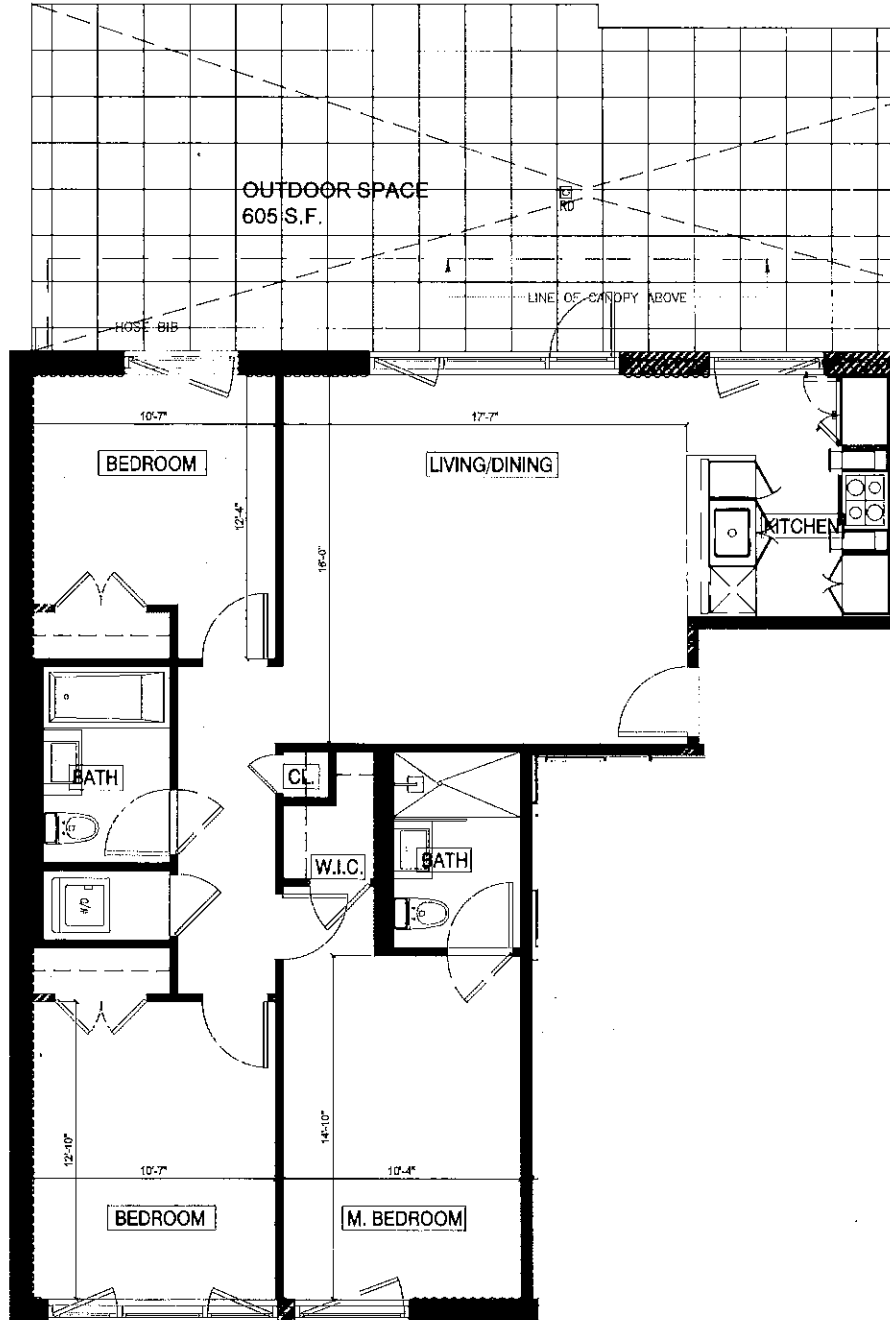

220 NORTH 10TH ST

BROOKLYN, NEW YORK

UNIT 7A

3 BEDROOMS
7TH FLOOR
SQ. FT. 1175 S.F.

DISCLAIMER: ALL DIMENSIONS ARE APPROXIMATE. DRAWINGS MAY NOT REFLECT ALL CONSTRUCTION VARIANCES IN UNIT LINE.

220 NORTH 10TH ST

BROOKLYN, NEW YORK

UNIT 7E

3 BEDROOMS
7TH FLOOR
SQ. FT. 1175 S.F.

DISCLAIMER: ALL DIMENSIONS ARE APPROXIMATE. DRAWINGS MAY NOT REFLECT ALL CONSTRUCTION VARIANCES IN UNIT LINE.