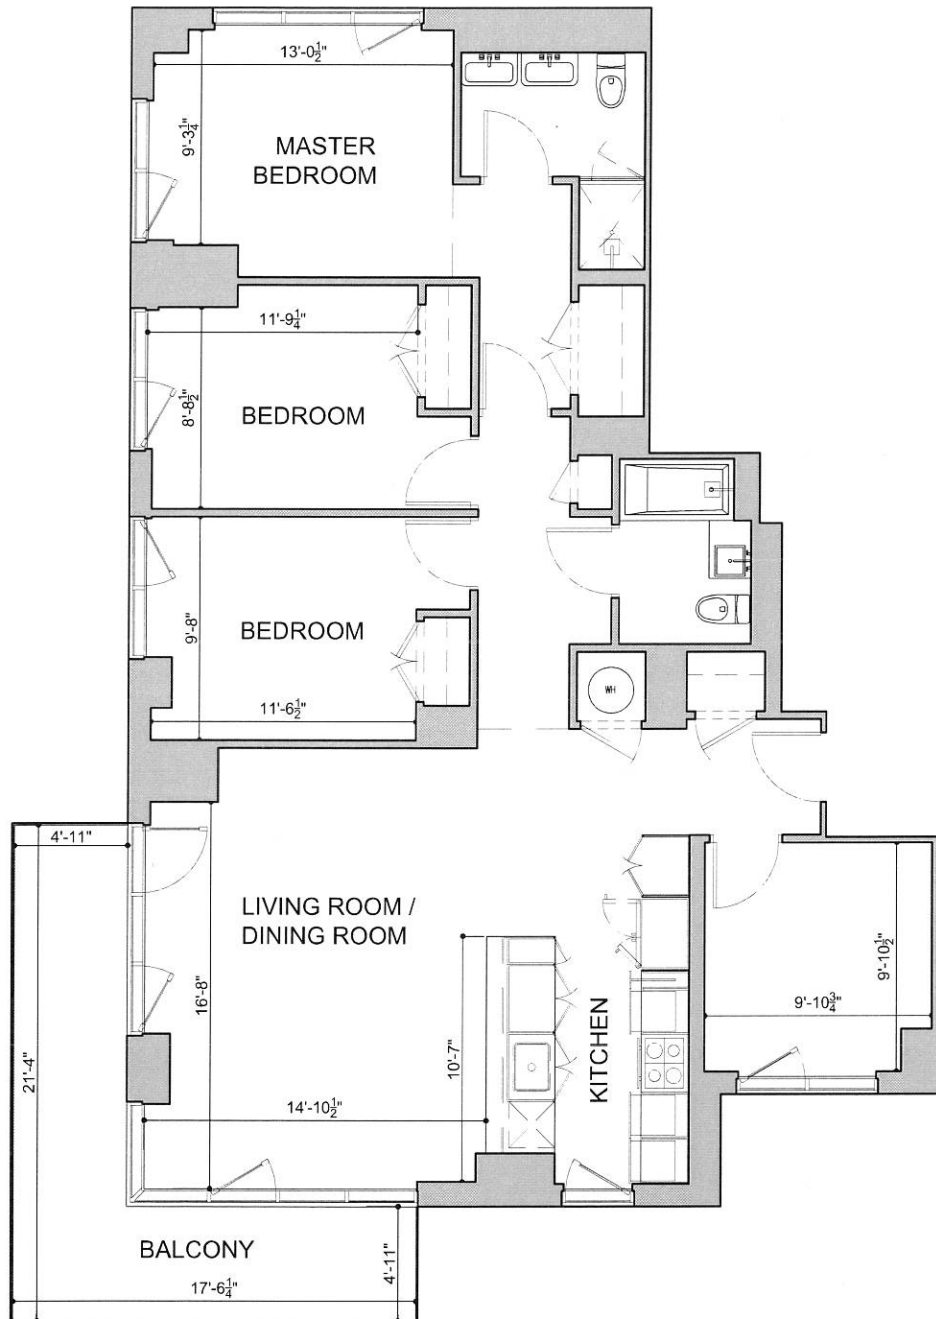

44-51 PURVES STREET

LONG ISLAND CITY, NEW YORK

UNIT 1402

3 BEDROOM

TYPICAL FLOOR (14TH-24TH)

SQ. FT. 1433

DISCLAIMER: ALL DIMENSIONS ARE APPROXIMATE. DRAWINGS MAY NOT REFLECT ALL CONSTRUCTION VARIANCES IN UNIT LINE.

44-51 PURVES STREET

LONG ISLAND CITY, NEW YORK

UNIT 1502, 1902, 2002, 2302

3 BEDROOM

TYPICAL FLOOR (14TH-24TH)

SQ. FT. 1433

DISCLAIMER: ALL DIMENSIONS ARE APPROXIMATE. DRAWINGS MAY NOT REFLECT ALL CONSTRUCTION VARIANCES IN UNIT LINE.

44-51 PURVES STREET

LONG ISLAND CITY, NEW YORK

UNIT 1602, 1702, 1802, 2102, 2202, 2402

3 BEDROOM

TYPICAL FLOOR (14TH-24TH)

SQ. FT. 1433

DISCLAIMER: ALL DIMENSIONS ARE
APPROXIMATE. DRAWINGS MAY NOT
REFLECT ALL CONSTRUCTION
VARIANCES IN UNIT LINE.

44-51 PURVES STREET

LONG ISLAND CITY, NEW YORK

UNIT 2504

3 BEDROOM
25TH FLOOR
SQ. FT. 1426

DISCLAIMER: ALL DIMENSIONS ARE APPROXIMATE. DRAWINGS MAY NOT REFLECT ALL CONSTRUCTION VARIANCES IN UNIT LINE.