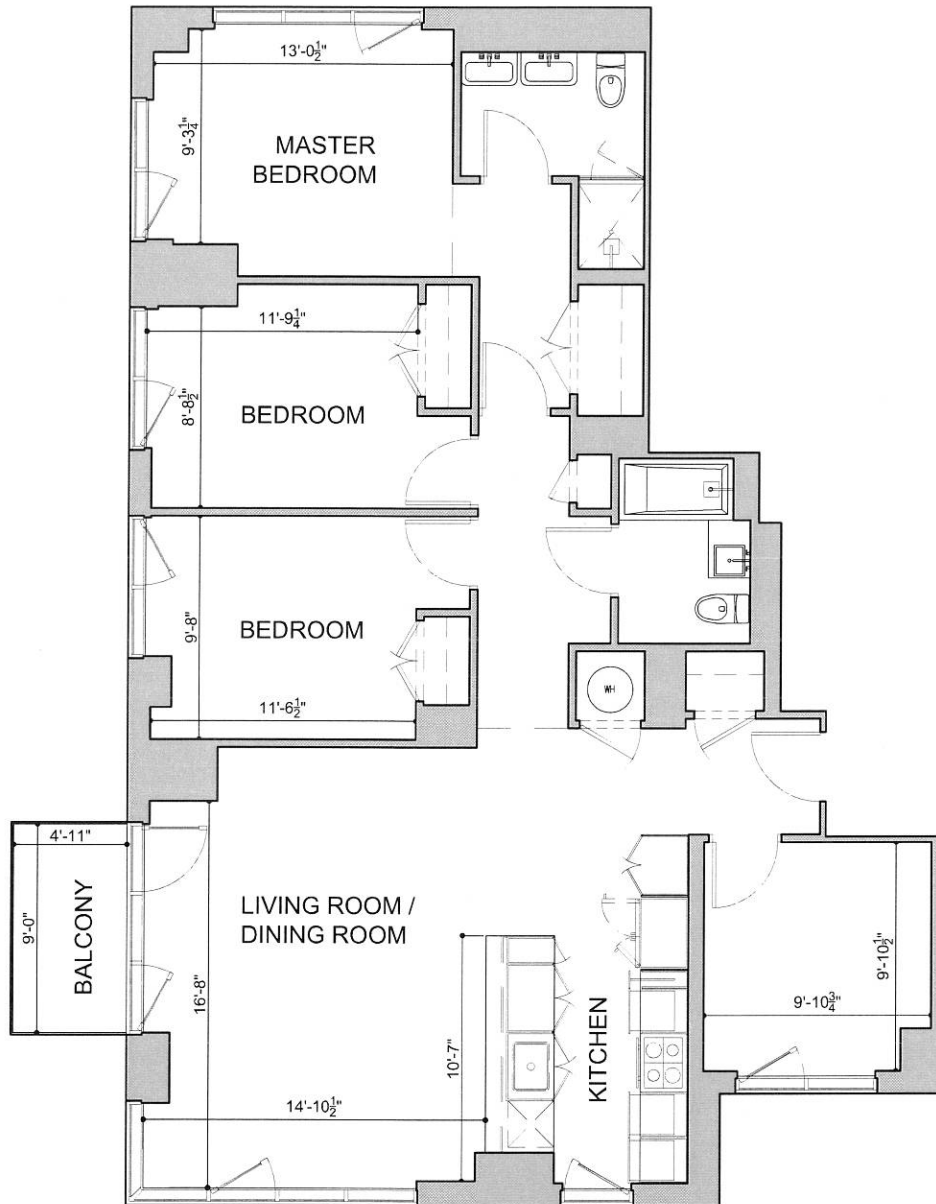

44-51 PURVES STREET

LONG ISLAND CITY, NEW YORK

UNIT 1402

3 BEDROOM

TYPICAL FLOOR (14TH-24TH)

SQ. FT. 1433

DISCLAIMER: ALL DIMENSIONS ARE APPROXIMATE. DRAWINGS MAY NOT REFLECT ALL CONSTRUCTION VARIANCES IN UNIT LINE.

44-51 PURVES STREET

LONG ISLAND CITY, NEW YORK

UNIT 1502, 1902, 2002, 2302

3 BEDROOM

TYPICAL FLOOR (14TH-24TH)

SQ. FT. 1433

DISCLAIMER: ALL DIMENSIONS ARE APPROXIMATE. DRAWINGS MAY NOT REFLECT ALL CONSTRUCTION VARIANCES IN UNIT LINE.

44-51 PURVES STREET

LONG ISLAND CITY, NEW YORK

UNIT 1602, 1702, 1802, 2102, 2202, 2402

3 BEDROOM

TYPICAL FLOOR (14TH-24TH)

SQ. FT. 1433

DISCLAIMER: ALL DIMENSIONS ARE
APPROXIMATE. DRAWINGS MAY NOT
REFLECT ALL CONSTRUCTION
VARIANCES IN UNIT LINE.

44-51 PURVES STREET

LONG ISLAND CITY, NEW YORK

UNIT 2504

3 BEDROOM
25TH FLOOR
SQ. FT. 1426

DISCLAIMER: ALL DIMENSIONS ARE APPROXIMATE. DRAWINGS MAY NOT REFLECT ALL CONSTRUCTION VARIANCES IN UNIT LINE.