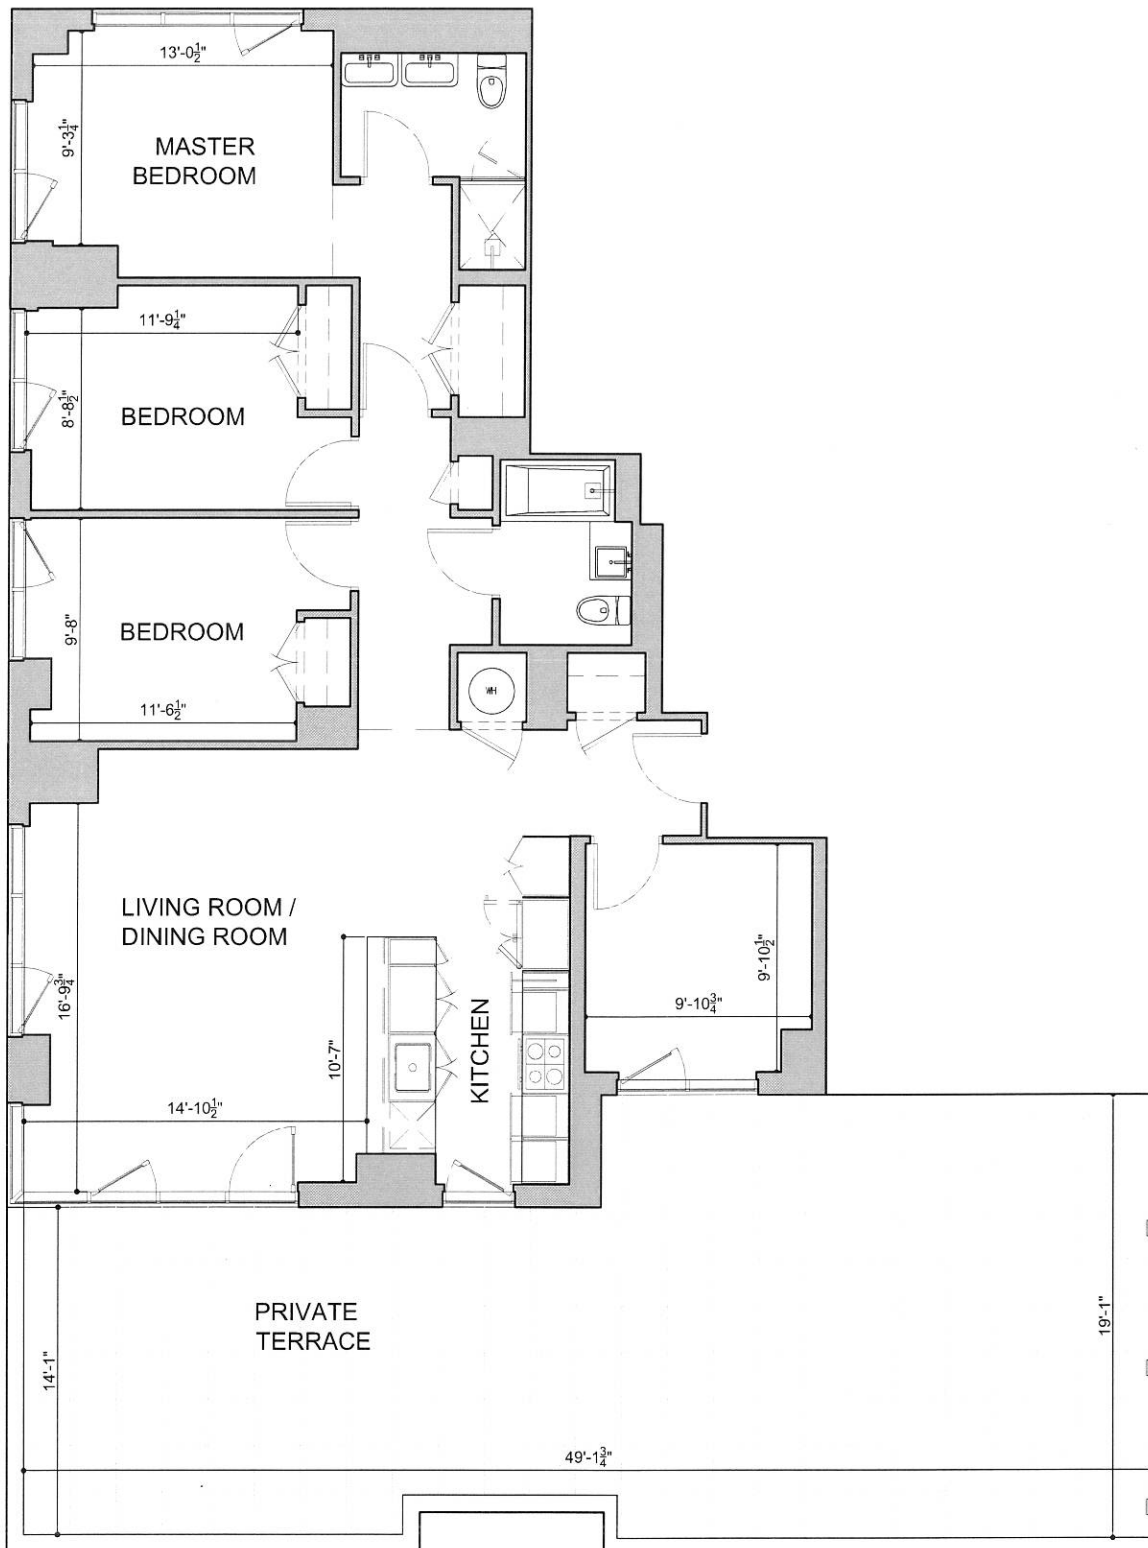

44-51 PURVES STREET

LONG ISLAND CITY, NEW YORK

UNIT 1402

3 BEDROOM

TYPICAL FLOOR (14TH-24TH)

SQ. FT. 1433

DISCLAIMER: ALL DIMENSIONS ARE APPROXIMATE. DRAWINGS MAY NOT REFLECT ALL CONSTRUCTION VARIANCES IN UNIT LINE.

44-51 PURVES STREET

LONG ISLAND CITY, NEW YORK

UNIT 1502, 1902, 2002, 2302

3 BEDROOM

TYPICAL FLOOR (14TH-24TH)

SQ. FT. 1433

DISCLAIMER: ALL DIMENSIONS ARE APPROXIMATE. DRAWINGS MAY NOT REFLECT ALL CONSTRUCTION VARIANCES IN UNIT LINE.

44-51 PURVES STREET

LONG ISLAND CITY, NEW YORK

UNIT 1602, 1702, 1802, 2102, 2202, 2402

3 BEDROOM

TYPICAL FLOOR (14TH-24TH)

SQ. FT. 1433

DISCLAIMER: ALL DIMENSIONS ARE
APPROXIMATE. DRAWINGS MAY NOT
REFLECT ALL CONSTRUCTION
VARIANCES IN UNIT LINE.